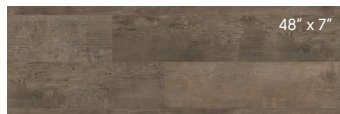

Reclaimed Redwood **VGW99T**

Aged Redwood **VGW100T**

Natural Prime Oak **VGW115T**

Blond Farmhouse Oak **VGW136T**

Silver Farmhouse Oak **VGW137T**

Smoked School Cedar **VGW138T**

Light Country Oak **VGW139T**

Natural School Cedar **VGW142T**

Ohana Koa **VGW143T**

Auburn Spotted Gum **VGW144T**

Technical Specification

Thickness: 3.0mm
Wear Layer: 20mil
Install Method: Gluedown

Warranty: Residential - Lifetime | Commercial - 15 years
Sizes: 48" x 7" (35 ft²/box)