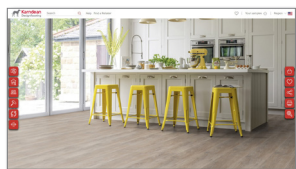

Our popular Van Gogh range captures the look of real wood in a variety of colors and designs from traditional and rustic to cool and contemporary. Large plank sizes, distinctive grain details and a subtle texture create a look that works in any space.

Personalization

Personalize with design strips or borders

Hygienic

Does not promote bacterial growth

Individually Replaceable

Remove and replace planks

Durable

K-Guard+® provides a durable finish

Low Maintenance

No sanding, refinishing, staining or varnishing

Floorstyle Floor Designer

This “view in room” digital tool lets you visualize our complete range of floors not only in typical room settings, but you can also upload a photo of a customer’s space to instantly see what a floor might look like in that exact setting.

Access Floorstyle at www.karndean.com/floorstyle.