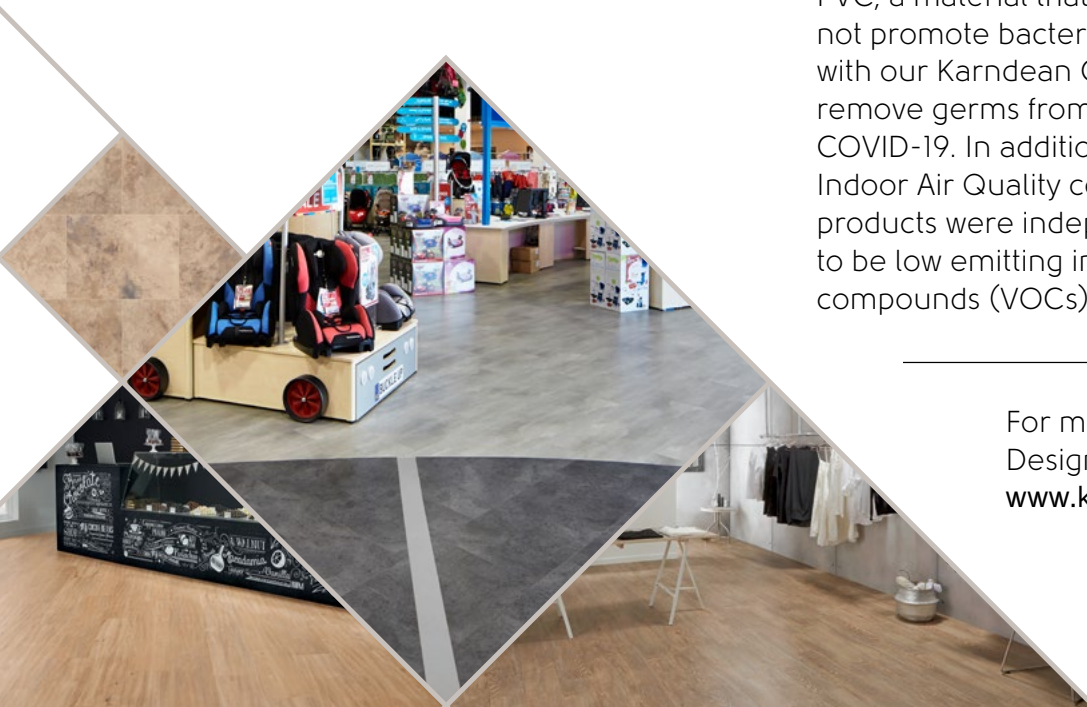

Hygienic and safe flooring puts staff at ease

Karndean wear layers use high-quality 100% virgin PVC, a material that has been clinically shown to not promote bacterial growth. Routine maintenance with our Karndean Clean solution will safely kill and remove germs from the floors' surface, including COVID-19. In addition, we carry a FloorScore® Indoor Air Quality certification, meaning that our products were independently tested and proven to be low emitting in terms of volatile organic compounds (VOCs).

For more information about Karndean Designflooring in retail settings, visit www.karndean.com/retail.